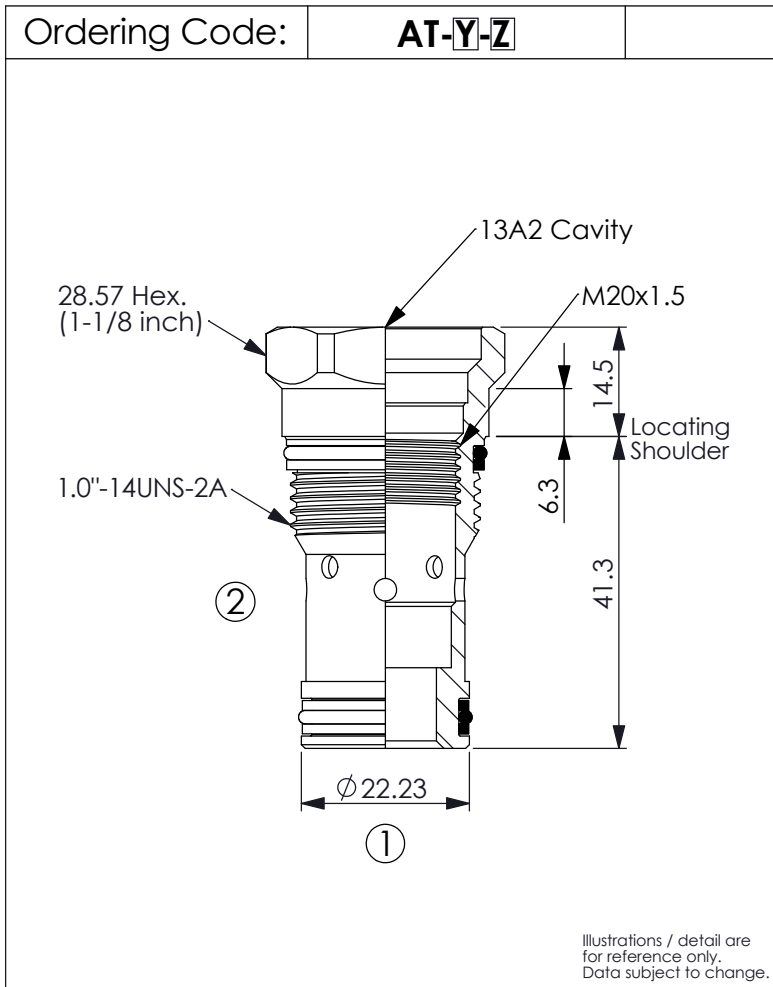

CAVITY CONVERTER

5A-2 Cavity to 13A-2 Cavity Converter

Y	Outside CAVITY-THREADS
5A2	1.0"-14UNS-2A

Z	Inside CAVITY-THREADS
13A2	M20x1.5

--

--