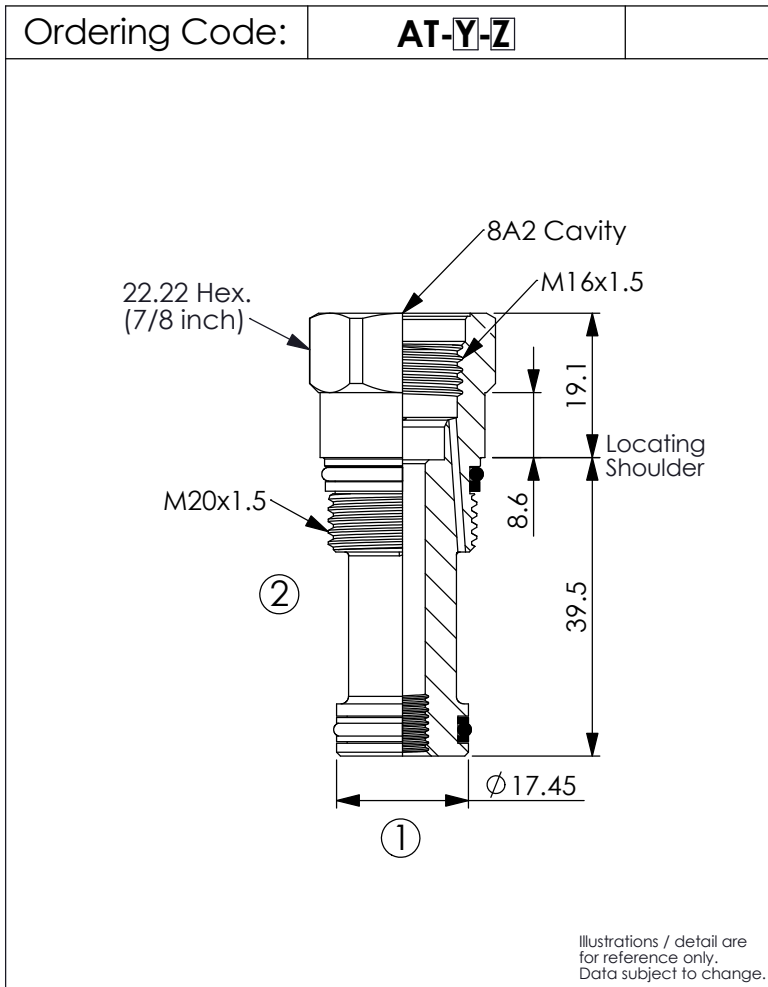

CAVITY CONVERTER

10A-2 Cavity to 8A-2 Cavity Converter

Y	Outside CAVITY-THREADS
10A2	M20x1.5

Z	Inside CAVITY-THREADS
8A2	M16x1.5

13A-2 Cavity to 8A-2 Cavity Converter

Y	Outside CAVITY-THREADS
13A2	M20x1.5

Z	Inside CAVITY-THREADS
8A2	M16x1.5