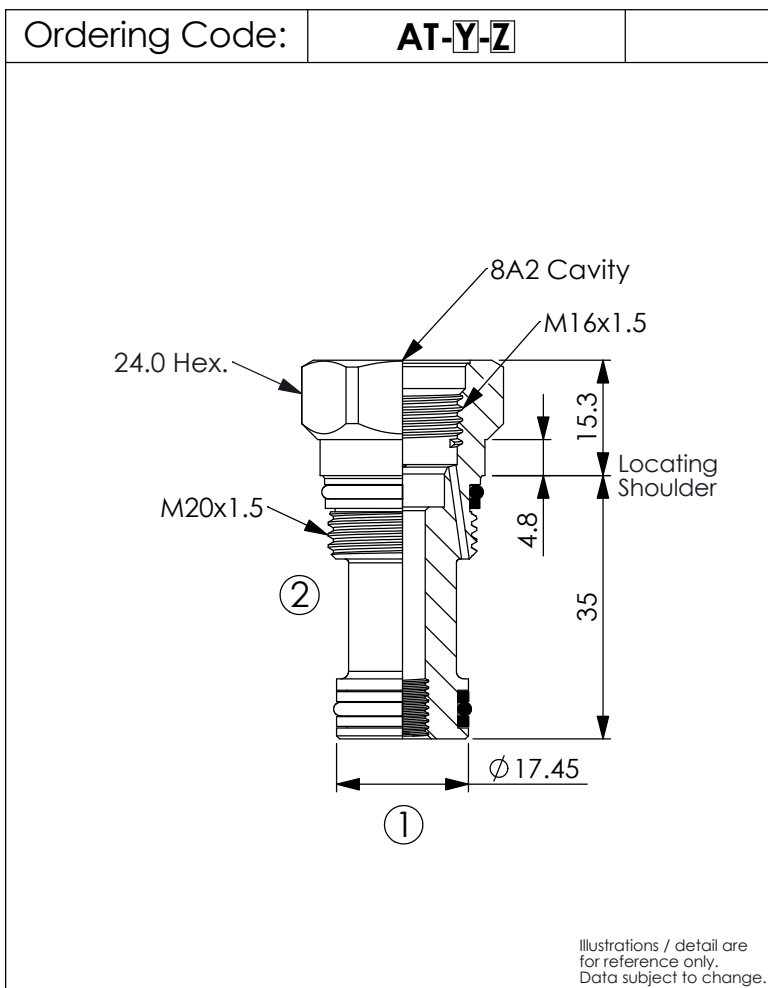

CAVITY CONVERTER

10A-2 Cavity to 8A-2 Cavity Converter

Y	Outside CAVITY-THREADS
10A2	M20x1.5

Z	Inside CAVITY-THREADS
8A2	M16x1.5

13A-2 Cavity to 8A-2 Cavity Converter

Y	Outside CAVITY-THREADS
13A2	M20x1.5

Z	Inside CAVITY-THREADS
8A2	M16x1.5