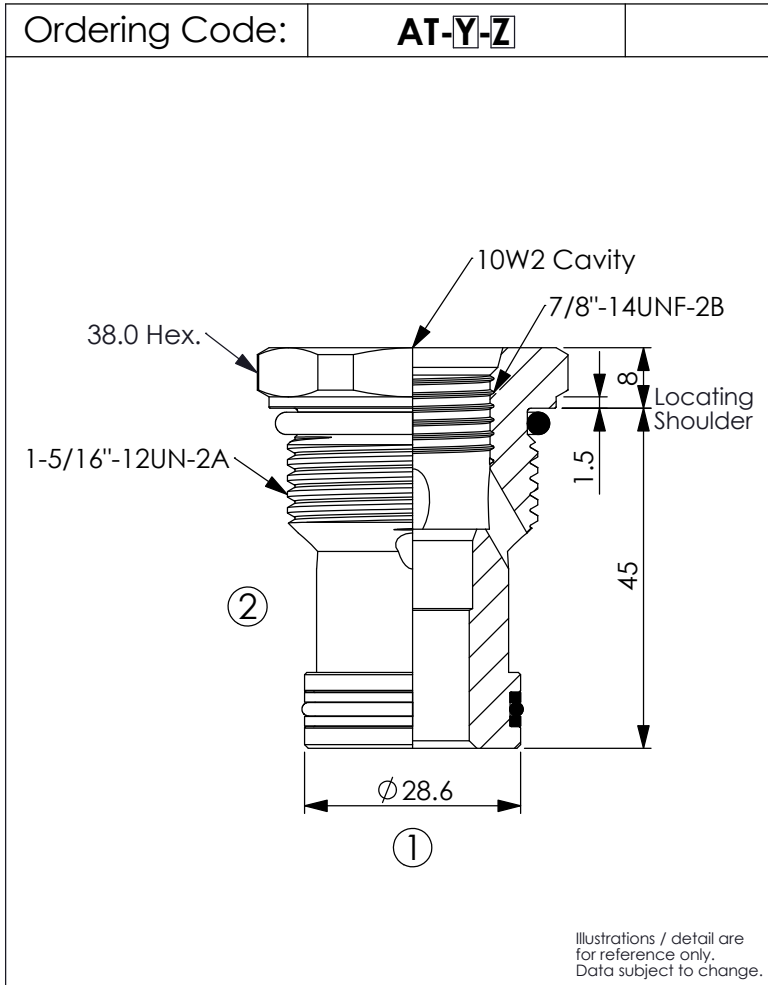

CAVITY CONVERTER

16W-2 Cavity to 10W-2 Cavity Converter

Y	Outside CAVITY-THREADS
16W2	1-5/16"-12UN-2A

Z	Inside CAVITY-THREADS
10W2	7/8"-14UNF-2B

--

--